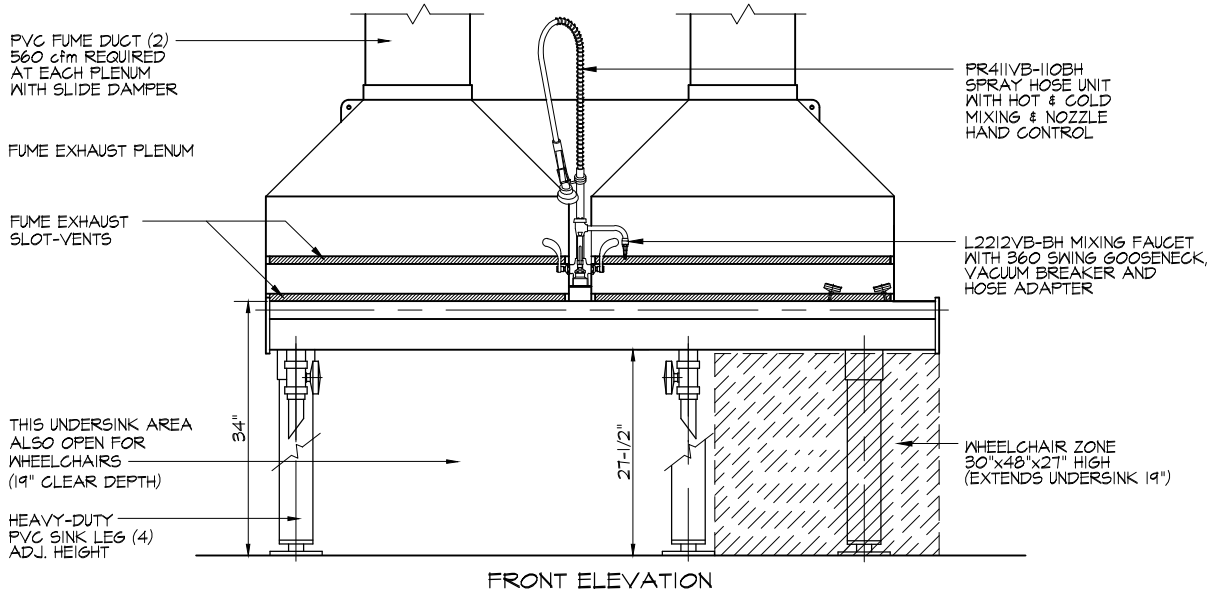

## HORIZONTAL LITHO-PLATE ETCHING

WHERE AN "EMERGENCY-SAFETY-SHOWER" IS NOT PROVIDED

SEBASTIAN ADA PVC HORIZONTAL ETCHING/WASH SINK WITH  
SLOT-VENT FUME EXHAUST SYSTEM & WITH EYE/FACE WASH UNIT  
MODEL: SHEWS-904234EW

**OPERATIONAL NOTES:**

- BOTH SINKS ARE EQUIPPED WITH:
- BALL VALVES TO DRAIN SINK TO WASTE LINE
  - BALL VALVES TO SAVE CHEMISTRY TO A CONTAINER
  - BOTH SINKS CAN BE USED FOR LEFT TO RIGHT OR RIGHT TO LEFT OPERATION.
  - CENTER SPRAY HOSE SERVICED BOTH SINKS
  - EYE/FACE WASH STAYS "ON" SO BOTH HANDS CAN HOLD EYE LIDS OPEN FOR A THOROUGH 15 MINUTE WASH

- CONSTRUCTED ENTIRELY OF PVC PLASTIC
- EYE/FACE WASH UNIT, SPRAY HOSE & FAUCET WITH FACTORY APPLIED PROTECTIVE COATING

12-1-2014

**SEBASTIAN DARKROOM PRODUCTS™**  
DIVISION OF CALIFORNIA STAINLESS MFG., INC.  
UNIQUE, INNOVATIVE & ENGINEERED TO WORK  
TOLL FREE (888) 712-7035 FAX (805) 484-1030  
calstainless@aol.com www.sebastiandarkroomprod.com