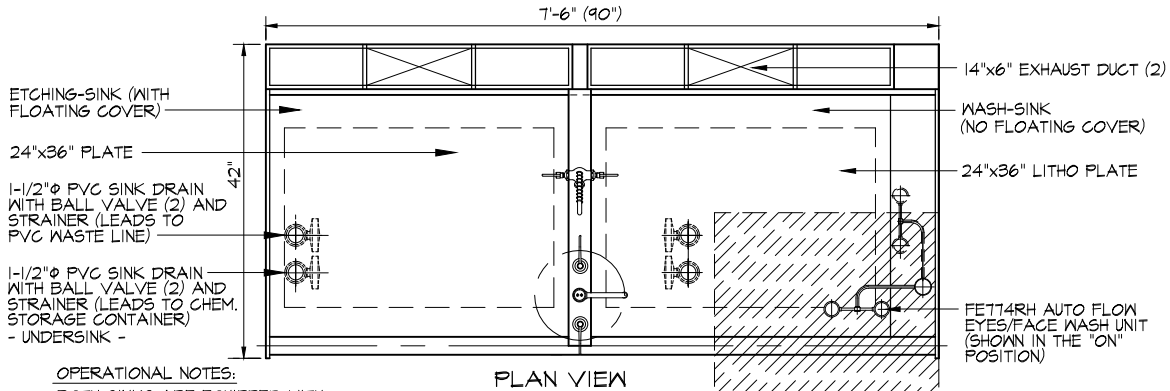

## HORIZONTAL LITHO-PLATE ETCHING

WHERE AN "EMERGENCY-SAFETY-SHOWER" IS NOT PROVIDED

SEBASTIAN ADA PVC HORIZONTAL ETCHING/WASH SINK WITH  
SLOT-VENT FUME EXHAUST SYSTEM & WITH EYE/FACE WASH UNIT  
MODEL: SHEWS-904234EW

**OPERATIONAL NOTES:**

- BOTH SINKS ARE EQUIPPED WITH:
- BALL VALVES TO DRAIN SINK TO WASTE LINE
  - BALL VALVES TO SAVE CHEMISTRY TO A CONTAINER
  - BOTH SINKS CAN BE USED FOR LEFT TO RIGHT OR RIGHT TO LEFT OPERATION.
  - CENTER SPRAY HOSE SERVICED BOTH SINKS
  - EYE/FACE WASH STAYS "ON" SO BOTH HANDS CAN HOLD EYE LIDS OPEN FOR A THOROUGH 15 MINUTE WASH