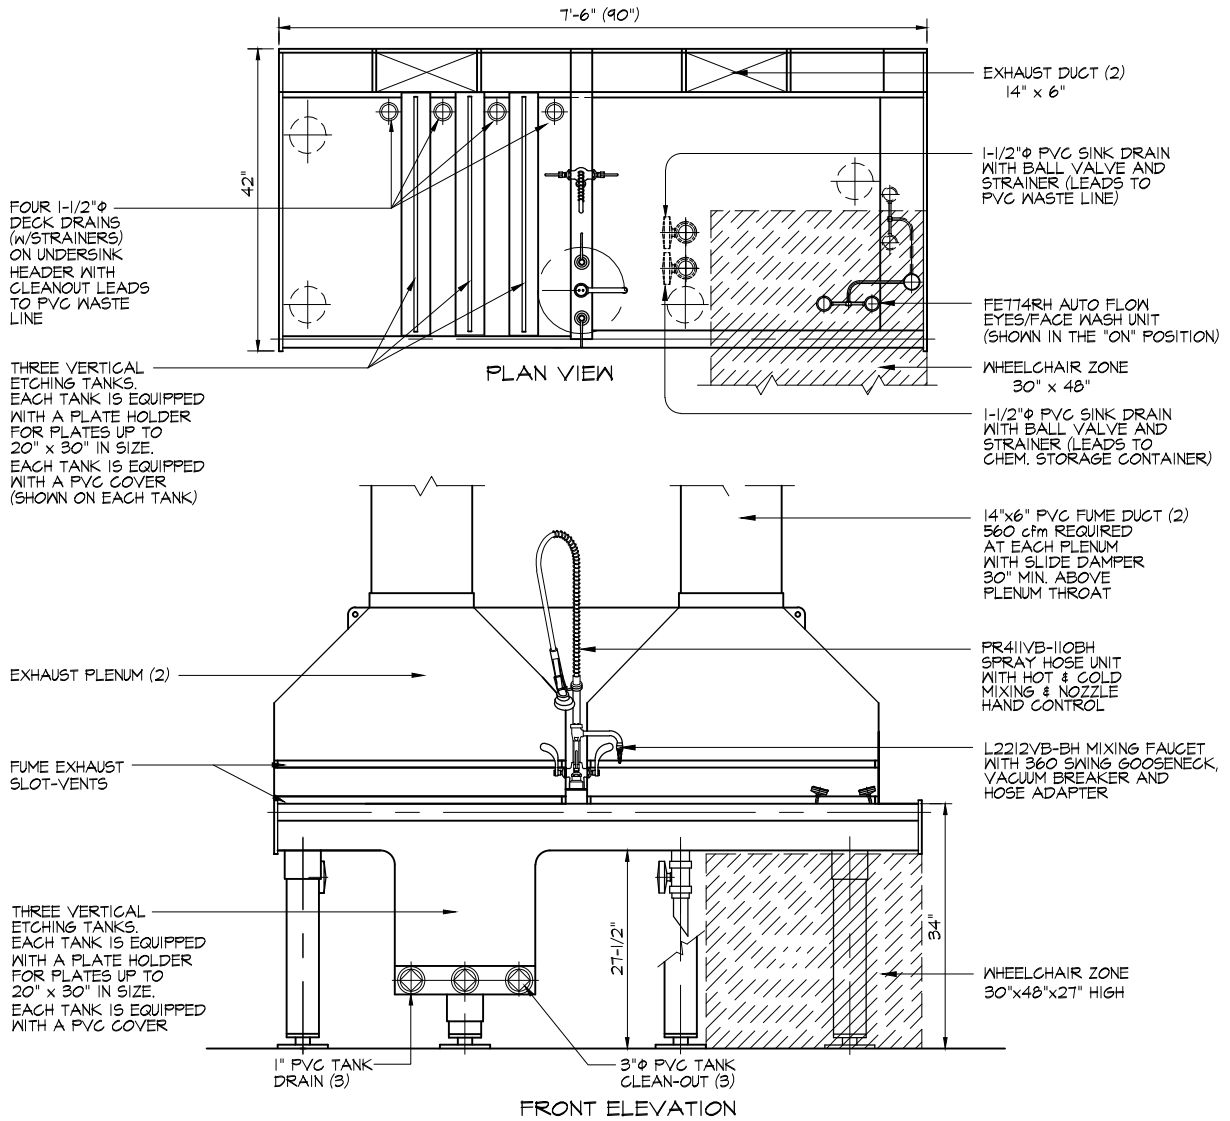

# SEBASTIAN PRINTMAKING EQUIPMENT

## VERTICAL LITHO-PLATE ETCHING

WHERE AN "EMERGENCY SAFETY-SHOWER w/EYE/FACE WASH" IS NOT LOCATED IN THE SAME ROOM

SEBASTIAN ADA PVC VERTICAL TANK ETCHING/WASH SINK WITH  
SLOT-VENT FUME EXHAUST SYSTEM & WITH EYE/FACE WASH UNIT  
MODEL: SVENS-904234EW