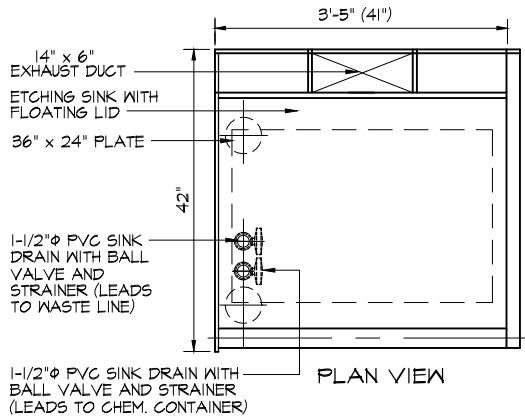

## SEBASTIAN "ADD-ON" ETCHING SINKS FOR HORIZONTAL & VERTICAL LITHO-PLATE ETCHING

MODEL: #SHEWS-41423AO  
"ADD-ON" SINK FOR HORIZONTAL PL. ETCHING

MODEL: SVENS-414234AO  
"ADD-ON" TANK SINK FOR VERTICAL PLATE ETCHING