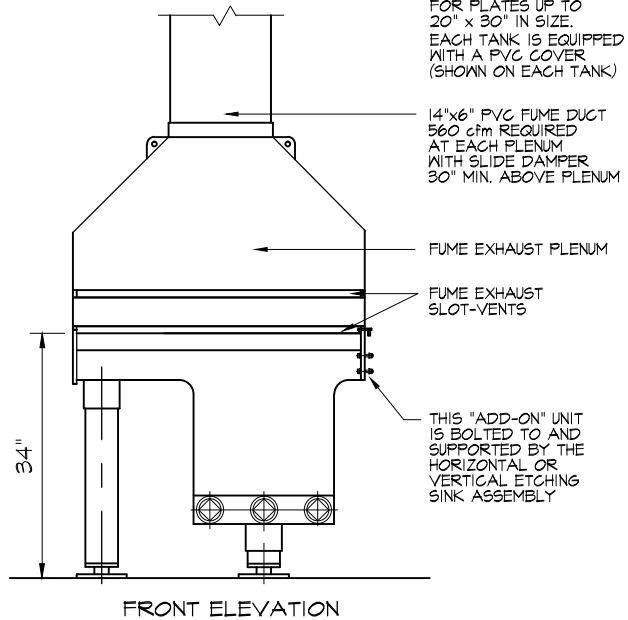

## SEBASTIAN "ADD-ON" ETCHING SINKS FOR HORIZONTAL & VERTICAL LITHO-PLATE ETCHING

MODEL: #SHEWS-41423AO  
"ADD-ON" SINK FOR HORIZONTAL PL. ETCHING

MODEL: SVENS-414234AO  
"ADD-ON" TANK SINK FOR VERTICAL PLATE ETCHING