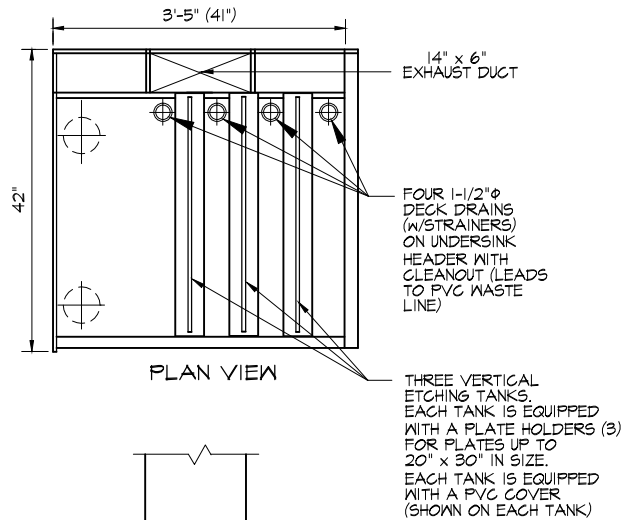

## SEBASTIAN "ADD-ON" ETCHING SINKS FOR HORIZONTAL & VERTICAL LITHO-PLATE ETCHING

MODEL: #SHEWS-41423AO  
"ADD-ON" SINK FOR HORIZONTAL PL. ETCHING

MODEL: SVENS-414234AO  
"ADD-ON" TANK SINK FOR VERTICAL PLATE ETCHING