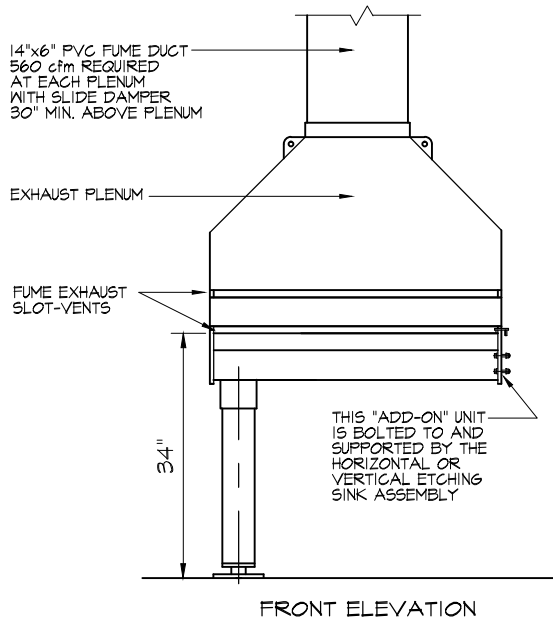

## SEBASTIAN "ADD-ON" ETCHING SINKS FOR HORIZONTAL & VERTICAL LITHO-PLATE ETCHING

MODEL: #SHEWS-41423AO  
"ADD-ON" SINK FOR HORIZONTAL PL. ETCHING

MODEL: SVENS-414234AO  
"ADD-ON" TANK SINK FOR VERTICAL PLATE ETCHING