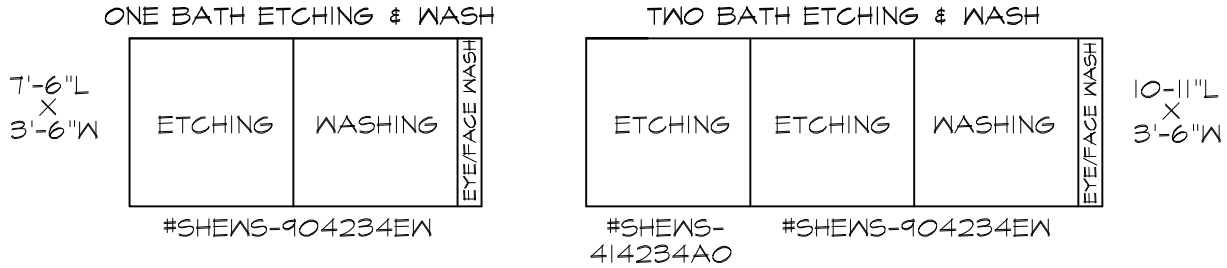

SEBASTIAN PRINTMAKING EQUIPMENT

HORIZONTAL & VERTICAL ETCHING

WHEN AN "EMERGENCY-SAFETY-SHOWER w/EYE/FACE WASH" IS NOT INSTALLED IN THE ETCHING ROOM

- POSSIBLE LAYOUTS FOR HORIZONTAL ETCHING WITH SEBASTIAN ADA PVC HORIZONTAL ETCHING/WASH SINKS AND "ADD-ON" SINKS, INCLUDING AN EYE/FACE WASH UNIT

- POSSIBLE LAYOUTS FOR VERTICAL ETCHING WITH SEBASTIAN ADA PVC VERTICAL ETCHING/WASH SINKS AND "ADD-ON" SINKS, INCLUDING AN EYE/FACE WASH UNIT

- POSSIBLE LAYOUT FOR A COMBINATION OF HORIZONTAL & VERTICAL ETCHING WITH SEBASTIAN HORIZONTAL ETCHING/WASH SINKS & VERTICAL ETCHING TANKS, WITH AN EYE/FACE WASH UNIT