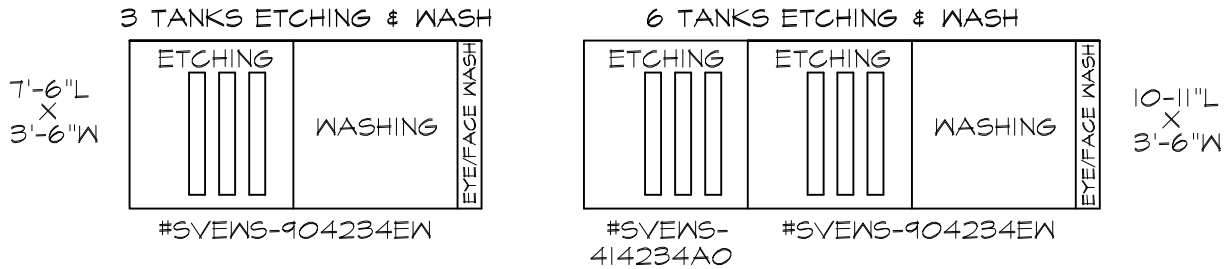

SEBASTIAN PRINTMAKING EQUIPMENT

HORIZONTAL & VERTICAL ETCHING

WHEN AN "EMERGENCY-SAFETY-SHOWER w/EYE/FACE WASH" IS NOT INSTALLED IN THE ETCHING ROOM

- POSSIBLE LAYOUTS FOR HORIZONTAL ETCHING WITH SEBASTIAN ADA PVC HORIZONTAL ETCHING/WASH SINKS AND "ADD-ON" SINKS, INCLUDING AN EYE/FACE WASH UNIT

- POSSIBLE LAYOUTS FOR VERTICAL ETCHING WITH SEBASTIAN ADA PVC VERTICAL ETCHING/WASH SINKS AND "ADD-ON" SINKS, INCLUDING AN EYE/FACE WASH UNIT

- POSSIBLE LAYOUT FOR A COMBINATION OF HORIZONTAL & VERTICAL ETCHING WITH SEBASTIAN HORIZONTAL ETCHING/WASH SINKS & VERTICAL ETCHING TANKS, WITH AN EYE/FACE WASH UNIT