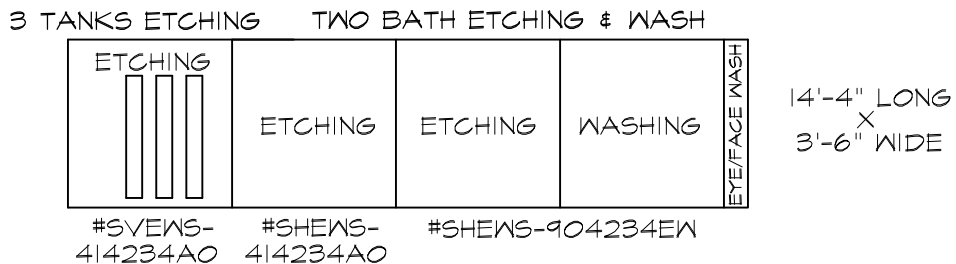

SEBASTIAN PRINTMAKING EQUIPMENT

HORIZONTAL & VERTICAL ETCHING

WHEN AN "EMERGENCY-SAFETY-SHOWER w/EYE/FACE WASH" IS NOT INSTALLED IN THE ETCHING ROOM

- POSSIBLE LAYOUTS FOR HORIZONTAL ETCHING WITH SEBASTIAN ADA PVC HORIZONTAL ETCHING/WASH SINKS AND "ADD-ON" SINKS, INCLUDING AN EYE/FACE WASH UNIT

- POSSIBLE LAYOUTS FOR VERTICAL ETCHING WITH SEBASTIAN ADA PVC VERTICAL ETCHING/WASH SINKS AND "ADD-ON" SINKS, INCLUDING AN EYE/FACE WASH UNIT

- POSSIBLE LAYOUT FOR A COMBINATION OF HORIZONTAL & VERTICAL ETCHING WITH SEBASTIAN HORIZONTAL ETCHING/WASH SINKS & VERTICAL ETCHING TANKS, WITH AN EYE/FACE WASH UNIT