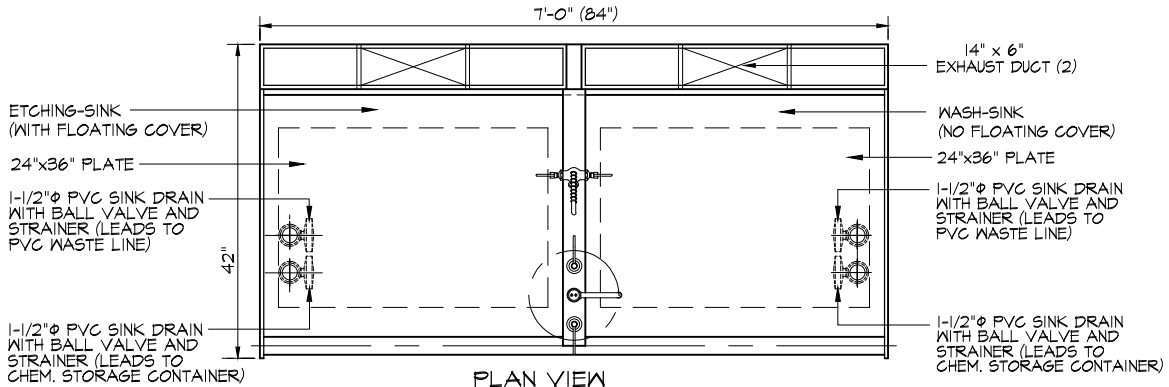

SEBASTIAN PRINTMAKING EQUIPMENT

HORIZONTAL LITHO-PLATE ETCHING

WHERE AN "EMERGENCY-SAFETY-SHOWER w/EYE/FACE WASH" IS LOCATED IN THE SAME ROOM

SEBASTIAN ADA PVC HORIZONTAL ETCHING/WASH SINK WITH
SLOT-VENT FUME EXHAUST SYSTEM & WITHOUT EYE/FACE WASH UNIT
MODEL: SHEWS-844234

OPERATIONAL NOTES:

BOTH SINKS ARE EQUIPPED WITH:

- BALL VALVES TO DRAIN SINK TO WASTE LINE
- BALL VALVES TO SAVE CHEMISTRY TO A CONTAINER
- BOTH SINKS CAN BE USED FOR LEFT TO RIGHT OR RIGHT TO LEFT OPERATION.
- CENTER SPRAY HOSE SERVICES BOTH SINKS

- CONSTRUCTED ENTIRELY OF PVC PLASTIC
- SPRAY HOSE & FAUCET WITH FACTORY APPLIED PROTECTIVE COATING

12-1-2014

SEBASTIAN DARKROOM PRODUCTS™
DIVISION OF CALIFORNIA STAINLESS MFG., INC.
UNIQUE, INNOVATIVE & ENGINEERED TO WORK
TOLL FREE (888) 712-7035 FAX (805) 484-1030
calstainless@aol.com www.sebastiandarkroomprod.com