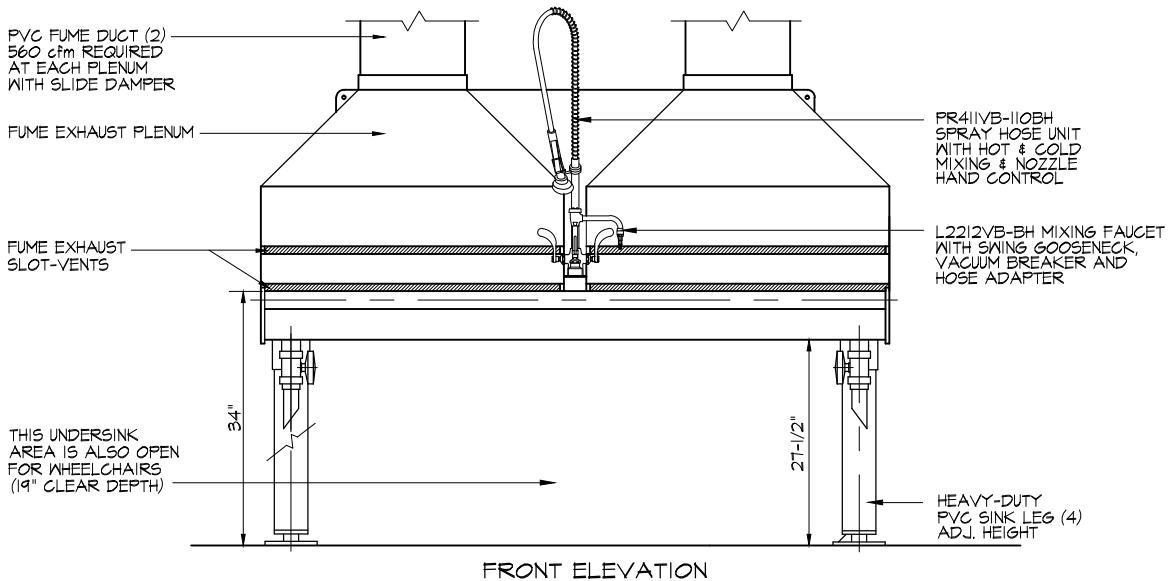

SEBASTIAN PRINTMAKING EQUIPMENT

HORIZONTAL LITHO-PLATE ETCHING

WHERE AN "EMERGENCY-SAFETY-SHOWER w/EYE/FACE WASH" IS LOCATED IN THE SAME ROOM

SEBASTIAN ADA PVC HORIZONTAL ETCHING/WASH SINK WITH
SLOT-VENT FUME EXHAUST SYSTEM & WITHOUT EYE/FACE WASH UNIT
MODEL: SHEWS-844234

OPERATIONAL NOTES:

BOTH SINKS ARE EQUIPPED WITH:

- BALL VALVES TO DRAIN SINK TO WASTE LINE
- BALL VALVES TO SAVE CHEMISTRY TO A CONTAINER
- BOTH SINKS CAN BE USED FOR LEFT TO RIGHT OR RIGHT TO LEFT OPERATION.
- CENTER SPRAY HOSE SERVICES BOTH SINKS

- CONSTRUCTED ENTIRELY OF PVC PLASTIC
- SPRAY HOSE & FAUCET WITH FACTORY APPLIED PROTECTIVE COATING

12-1-2014

SEBASTIAN DARKROOM PRODUCTS™
DIVISION OF CALIFORNIA STAINLESS MFG., INC.
UNIQUE, INNOVATIVE & ENGINEERED TO WORK
TOLL FREE (888) 712-7035 FAX (805) 484-1030
calstainless@aol.com www.sebastiandarkroomprod.com