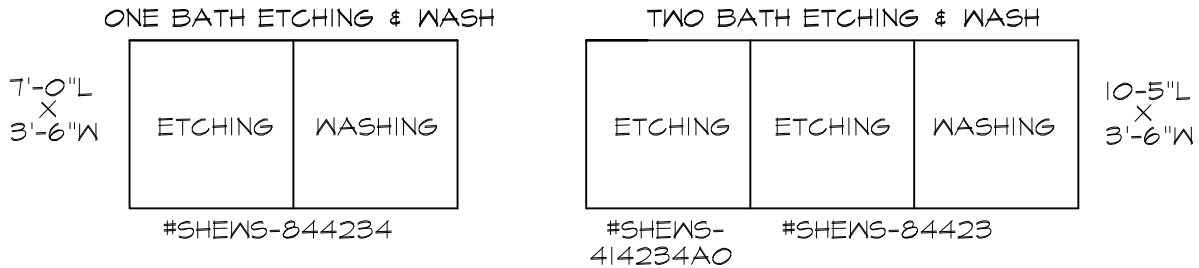

SEBASTIAN PRINTMAKING EQUIPMENT

HORIZONTAL & VERTICAL ETCHING

WHEN AN "EMERGENCY-SAFETY-SHOWER w/EYE/FACE WASH" IS INSTALLED IN THE ETCHING ROOM

- POSSIBLE LAYOUTS FOR HORIZONTAL ETCHING WITH SEBASTIAN ADA PVC HORIZONTAL ETCHING/WASH SINKS AND "ADD-ON" SINKS, AN EYE/FACE WASH UNIT IS NOT INCLUDED

- POSSIBLE LAYOUTS FOR VERTICAL ETCHING WITH SEBASTIAN ADA PVC VERTICAL ETCHING/WASH SINKS AND "ADD-ON" SINKS, AN EYE/FACE WASH UNIT IS NOT INCLUDED

- POSSIBLE LAYOUT FOR A COMBINATION OF HORIZONTAL & VERTICAL ETCHING WITH SEBASTIAN HORIZONTAL ETCHING/WASH SINKS & VERTICAL ETCHING TANKS, AN EYE/FACE WASH UNIT IS NOT INCLUDED