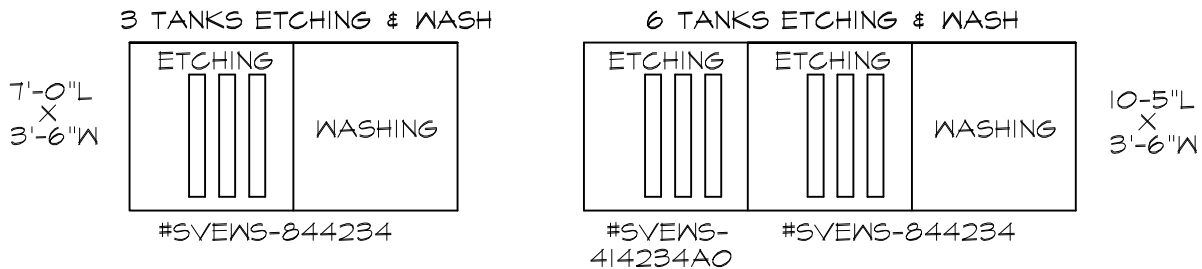

SEBASTIAN PRINTMAKING EQUIPMENT

HORIZONTAL & VERTICAL ETCHING

WHEN AN "EMERGENCY-SAFETY-SHOWER w/EYE/FACE WASH" IS INSTALLED IN THE ETCHING ROOM

- POSSIBLE LAYOUTS FOR HORIZONTAL ETCHING WITH SEBASTIAN ADA PVC HORIZONTAL ETCHING/WASH SINKS AND "ADD-ON" SINKS, AN EYE/FACE WASH UNIT IS NOT INCLUDED

- POSSIBLE LAYOUTS FOR VERTICAL ETCHING WITH SEBASTIAN ADA PVC VERTICAL ETCHING/WASH SINKS AND "ADD-ON" SINKS, AN EYE/FACE WASH UNIT IS NOT INCLUDED

- POSSIBLE LAYOUT FOR A COMBINATION OF HORIZONTAL & VERTICAL ETCHING WITH SEBASTIAN HORIZONTAL ETCHING/WASH SINKS & VERTICAL ETCHING TANKS, AN EYE/FACE WASH UNIT IS NOT INCLUDED