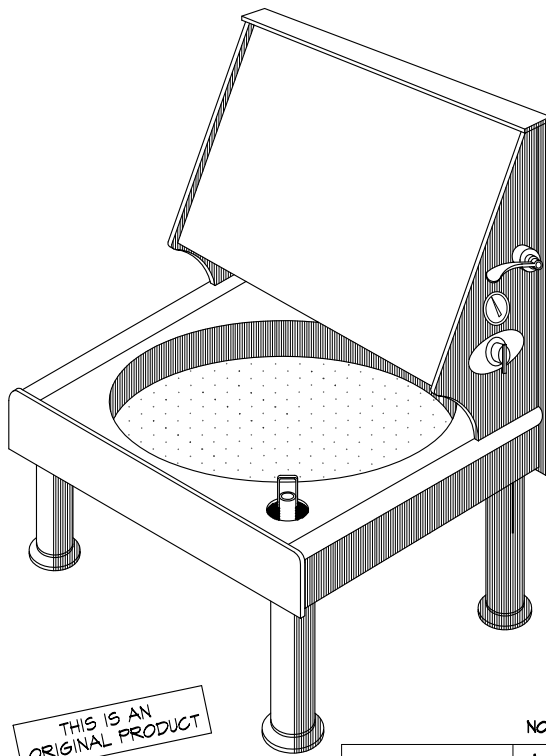

## ADA PVC CIRCULAR PRINT WASHERS WITH SINGLE SQUEEGEE BOARD & TEMP BLENDER

SEBASTIAN CIRCULAR PRINT WASHERS PROVIDE THOROUGH PRINT WASHING FOR STUDENTS WHO HAVE A LIMITED TIME TO PRODUCE QUALITY PRINTS. TEMPERATURE BLENDED WASH WATER IS SUPPLIED TO UNDERWATER JETS TO PRODUCE A GENTLE, CIRCULAR WASHING ACTION WHILE DRAINING AWAY CHEMICALS THROUGH A PERFORATED BOTTOM PLATE WHICH ELIMINATES PRINTS BLOCKING THE DRAIN.

THIS TYPE OF WASHER WITH SINGLE SQUEEGEE BOARD IS DESIGNED TO BE POSITIONED AT THE END OF A WALK-AROUND SINK.

### STANDARD FEATURES

- HEAVY DUTY GRAY PVC CONSTRUCTION RECESSED DECK (ELIMINATES SPILLS)
- WASH WATER TEMPERATURE IS REGULATED WITH A TEMP BLENDER
- UNDERWATER JETS MOVE PRINTS IN A CIRCULAR MOTION FOR A THOROUGH WASH
- PG-4100063 PRESSURE BALANCER GUARDS AGAINST TEMPERATURE SHIFTS
- WATER LEVEL CONTROLLED BY A QUICK-DUMP CONTROL
- EXCESS WATER FROM SQUEEGEE BOARD DRAINS INTO WASH WATER BELOW
- PERFORATED BOTTOM PLATE KEEPS PRINTS FROM SEALING OFF DRAIN - FIXER IS QUICKLY DRAINED AWAY
- HEAVY DUTY PVC TUBULAR LEVELING LEGS ARE STANDARD AND ADA COMPLIANT
- FLOW CONTROL VALVE (WITH WRIST-BLADE HANDLE) ADJUST SPEED OF WASH WATER