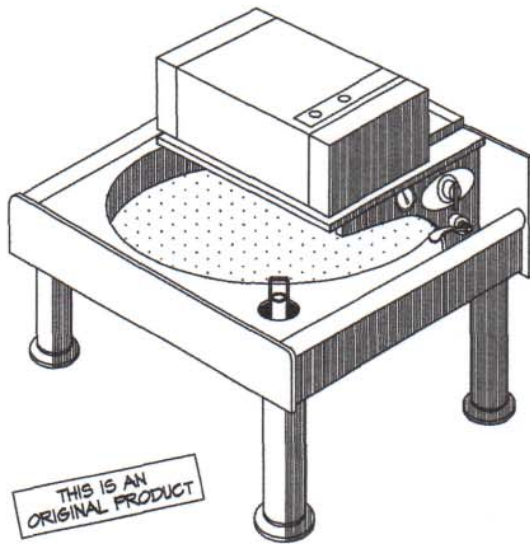

SEBASTIAN PRINT WASHERS

ADA PVC CIRCULAR PRINT WASHERS WITH SHELF AND "P20S" RC PAPER PRINT WASHER

SEBASTIAN CIRCULAR PRINT WASHERS PROVIDE THOROUGH PRINT WASHING FOR STUDENTS WHO HAVE A LIMITED TIME TO PRODUCE QUALITY PRINTS. TEMPERATURE BLENDED WASH WATER IS SUPPLIED TO UNDERWATER JETS TO PRODUCE A GENTLE, CIRCULAR WASHING ACTION WHILE DRAINING AWAY CHEMICALS THROUGH A PERFORATED BOTTOM PLATE WHICH ELIMINATES PRINTS BLOCKING THE DRAIN.

A "P20S" RC PRINT DRYER (INCLUDED) DELIVERS A PERFECTLY DRY, FINISHED PRINT IN THREE MINUTES OR LESS.

STANDARD FEATURES

- ATTACHES EASILY TO A SEBASTIAN WALK-AROUND SINK
- HEAVY DUTY GRAY PVC CONSTRUCTION RECESSED DECK (ELIMINATES SPILLS)
- WASH WATER TEMPERATURE IS REGULATED WITH A TEMP BLENDER
- UNDERWATER JETS MOVE PRINTS IN A CIRCULAR MOTION FOR A THOROUGH WASH
- WATER LEVEL CONTROLLED BY A QUICK-DUMP CONTROL
- P20S RC DRYER SQUEEGEES WET PRINTS AND DRIES PRINTS IN THREE MINUTES
- PERFORATED BOTTOM PLATE KEEPS PRINTS FROM SEALING OFF DRAIN - FIXER IS QUICKLY DRAINED AWAY
- HEAVY DUTY PVC TUBULAR LEVELING LEGS ARE STANDARD
- FLOW CONTROL VALVE (WITH WRIST-BLADE HANDLE) ADJUST SPEED OF WASH WATER