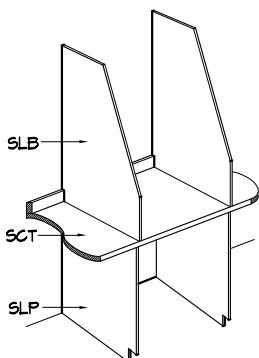

### DESIGNS FOR "IN-LINE" SEBASTIAN PHOTO DARKROOM ENLARGER STATIONS USING LEG PANEL CONSTRUCTION

IN A GROUP ("GANG") DARKROOM, EACH STUDENT NEEDS HIS/HER OWN PLACE TO ENLARGE NEGATIVES; HENCE, THE SEBASTIAN ENLARGER STATION. ILLUSTRATED BELOW ARE SIX POPULAR STATIONS THAT PROVIDE VARIOUS FEATURES THAT ENHANCE TEACHING AND LEARNING THE ART OF MAKING QUALITY PHOTOGRAPHS IN MINIMUM TIME.

THESE ENLARGER STATIONS ARE AVAILABLE IN WIDTHS OF 30" 36" 39" & 42" AND DEPTHS OF 25" & 30." STANDARD COUNTER TOP HEIGHT IS 36." LIGHT BAFFLES ARE 48" HIGH. LOCKS WITH MASTER KEY ARE AVAILABLE.

#### DESIGN-G

AN "SCT" COUNTER TOP IS MOUNTED ON TWO "SLP" LEG PANELS TO FORM THIS ENLARGER STATION. ADDING TWO LIGHT BAFFLES COMPLETES DESIGN "G."

#### DESIGN-H

AN "SCT" COUNTER TOP IS MOUNTED ON TWO "SLP" LEG PANELS TO FORM THIS ENLARGER STATION. AN "SCT" SHELF BELOW WILL HOLD EASELS, ETC. ADDING TWO "SLB" LIGHT BAFFLES COMPLETES DESIGN "H"