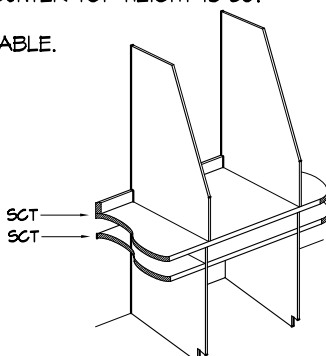

### DESIGNS FOR "IN-LINE" SEBASTIAN PHOTO DARKROOM ENLARGER STATIONS USING LEG PANEL CONSTRUCTION

IN A GROUP ("GANG") DARKROOM, EACH STUDENT NEEDS HIS/HER OWN PLACE TO ENLARGE NEGATIVES; HENCE, THE SEBASTIAN ENLARGER STATION. ILLUSTRATED BELOW ARE SIX POPULAR STATIONS THAT PROVIDE VARIOUS FEATURES THAT ENHANCE TEACHING AND LEARNING THE ART OF MAKING QUALITY PHOTOGRAPHS IN MINIMUM TIME.

THESE ENLARGER STATIONS ARE AVAILABLE IN WIDTHS OF 30" 36" 39" & 42" AND DEPTHS OF 25" & 30." STANDARD COUNTER TOP HEIGHT IS 36." LIGHT BAFFLES ARE 48" HIGH. LOCKS WITH MASTER KEY ARE AVAILABLE.

#### DESIGN-G

AN "SCT" COUNTER TOP IS MOUNTED ON TWO "SLP" LEG PANELS TO FORM THIS ENLARGER STATION. ADDING TWO LIGHT BAFFLES COMPLETES DESIGN "G."