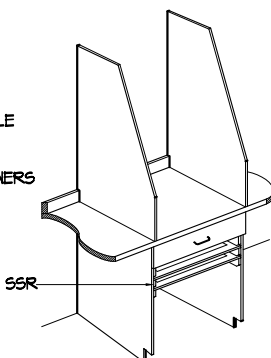

#### DESIGN-H

AN "SCT" COUNTER TOP IS MOUNTED ON TWO "SLP" LEG PANELS TO FORM THIS ENLARGER STATION. AN "SCT" SHELF BELOW WILL HOLD EASELS, ETC. ADDING TWO "SLB" LIGHT BAFFLES COMPLETES DESIGN "H"

#### DESIGN-J

THIS ENLARGER STATION IS THE SAME AS DESIGN "H" WITH TWO SLIDE-OUT PRINT DRYING SCREENS ADDED. WITH TWO "SLB" LIGHT BAFFLES ADDED, THIS COMPLETES DESIGN "J."

#### DESIGN-K

THIS ENLARGER STATION IS THE SAME AS DESIGN "G" WITH AN "SED" DRAWER POSITIONED TO PROVIDE A SHELF AS WELL. ADDING 2 "SLB" LIGHT BAFFLES COMPLETES DESIGN "K."

LOCKS WITH MASTER KEY ARE AVAILABLE FOR ALL DRAWERS & CABINET DRAWERS