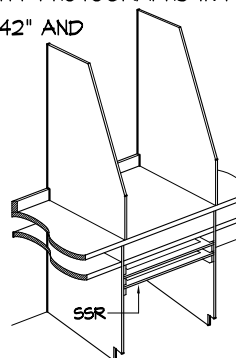

DESIGN-J

THIS ENLARGER STATION IS THE SAME AS DESIGN "H" WITH TWO SLIDE-OUT PRINT DRYING SCREENS ADDED. WITH TWO "SLB" LIGHT BAFFLES ADDED, THIS COMPLETES DESIGN "J."