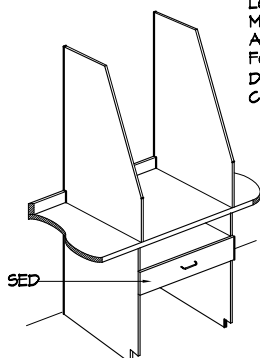

DESIGN-K

THIS ENLARGER STATION IS THE SAME AS DESIGN "G" WITH AN "SED" DRAWER POSITIONED TO PROVIDE A SHELF AS WELL. ADDING 2 "SLB" LIGHT BAFFLES COMPLETES DESIGN "K."

LOCKS WITH MASTER KEY ARE AVAILABLE FOR ALL DRAWERS & CABINET DRAWERS