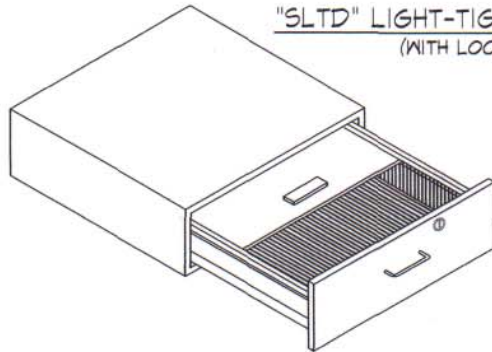

SEBASTIAN DARKROOM CASEWORK

"SAD" AND "SADL" APRON DRAWERS AND "SLTD" LIGHT-TIGHT DRAWERS

SEBASTIAN CASEWORK DRAWERS ARE A "BOX-TYPE" ASSEMBLY THAT ARE MOUNTED UNDER A COUNTERTOP, PLACED BETWEEN BASE CABINETS OR MOUNTED IN A ENLARGER BOOTH. "SADL" DRAWERS ARE THE SAME AS "SAD" DRAWERS BUT ARE SUPPLIED WITH A LOCK. THE "SLTD" DRAWER IS LIGHT-TIGHT AND HAS A SELF-CLOSING LID AND LOCK. THE CHART BELOW GIVES THE OVERALL SIZE AND THE USEABLE SPACE IN THE DRAWER.

"SAD" APRON DRAWER
(WITHOUT LOCK)

"SLTD" LIGHT-TIGHT DRAWER
(WITH LOCK)

"SADL" APRON DRAWER
(WITH LOCK)

- SELF-CLOSING LIGHT-TIGHT LID AUTOMATICALLY CLOSSES WHEN DRAWER IS CLOSED
- "SLTD" INTERIOR IS "FLAT-BLACK"
- ALL DRAWERS ARE FITTED WITH FULL EXTENSION SLIDES
- LOCKS ARE SUPPLIED WITH 2 KEYS. A MASTER KEY IS SUPPLIED FOR EACH ROOM

SEBASTIAN APRON DRAWER & LIGHT-TIGHT DRAWER DIMENSIONS

APRON DRAWERS MODELS "SAD" & "SADL"			OVERALL OUTSIDE SIZE OF ALL DRAWER MODELS *W x H x D	LIGHT-TIGHT DRAWER MODEL "SLTD"	
"SAD" (NO LOCK)	"SADL" (WITH LOCK)	USEABLE INSIDE SIZE *W x H x D		"SLTD" (WITH LOCK)	USEABLE INSIDE SIZE *W x H x D
SAD-150627	SADL-150627	11" x 3" x 22"	15" x 6" x 27"	SLTD-150627	11" x 2" x 22"
SAD-180627	SADL-180627	14" x 3" x 22"	18" x 6" x 27"	SLTD-180627	14" x 2" x 22"
SAD-210627	SADL-210627	17" x 3" x 22"	21" x 6" x 27"	SLTD-210627	17" x 2" x 22"
SAD-240627	SADL-240627	20" x 3" x 22"	24" x 6" x 27"	SLTD-240627	20" x 2" x 22"
SAD-270627	SADL-270627	23" x 3" x 22"	27" x 6" x 27"	SLTD-270627	23" x 2" x 22"
SAD-300627	SADL-300627	26" x 3" x 22"	30" x 6" x 27"	SLTD-300627	26" x 2" x 22"
SAD-330627	SADL-330627	29" x 3" x 22"	33" x 6" x 27"	SLTD-330627	29" x 2" x 22"
SAD-360627	SADL-360627	32" x 3" x 22"	36" x 6" x 27"	SLTD-360627	32" x 2" x 22"
SAD-390627	SADL-390627	35" x 3" x 22"	39" x 6" x 27"	SLTD-390627	35" x 2" x 22"
SAD-420627	SADL-420627	38" x 3" x 22"	42" x 6" x 27"	SLTD-420627	38" x 2" x 22"